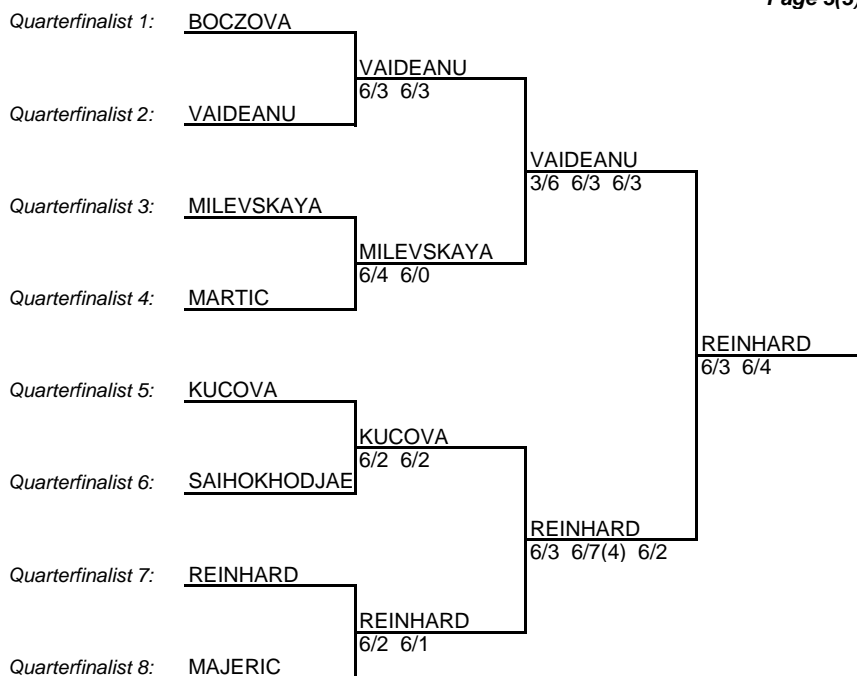

# BNP Paribas Cup G14

Stade Français Paris

Week of  
05/07/2004

City, Country  
Paris

GIRLS SINGLES

MAIN DRAW

Category

1

Referee

Jacques DORFMANN

Quarterfinals

Semifinals

Final

Winner

Page 3(3)

LATER ROUNDS

Acc. Ranking	Seeded players	#	Seeded players	#	Lucky Losers	Replacing	Draw date/time: 0
Rkg Date	1 BOCZOVA SVK	9	BALOGOVA SVK	1			Last Accepted player
Last DA	2 RAZZETO PER	10	BERKOVA CZE	2			Player representatives
	3 MOKRA CZE	1	BUA ARG	3			0
	4 MILEVSKAYA BLR	12	BOGUSH BLR	4			Referee's Signature
	5 PIVOVAROVA RUS	13	MAJERIC SLO	5			0
	6 KUCOVA SVK	14	CLARKE GBR	6			Jacques DORFMANN
	7 BELTRAMI ARG	15	KHATSKO UKR	7			
	8 MORONI ITA	16	HAN CHN	8			